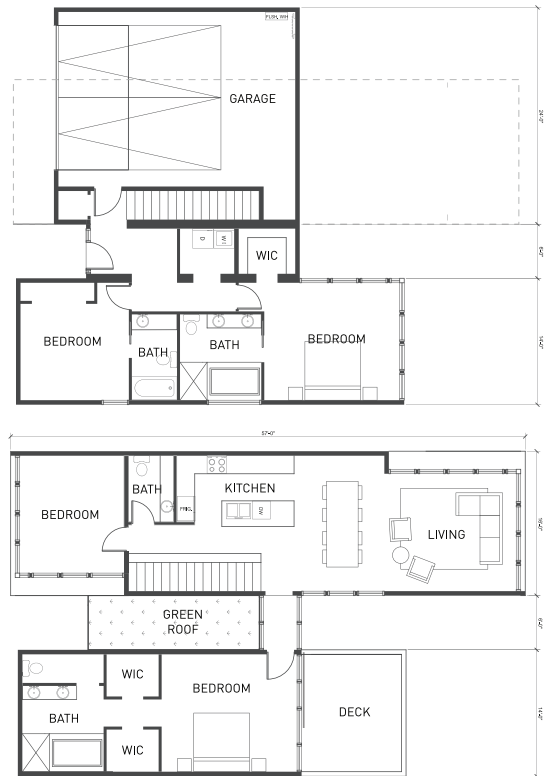

ELEMENT 4

ELEMENTAL SERIES

● PRICING

Modular Cost: starting at \$369,360

Modular+Site: starting at \$660,000+*

● OVERVIEW

The Elemental Series is a line of contemporary, efficient, and livable modular homes. The Element 4 is a modern two-story layout featuring 3 bedrooms with en suite baths. The fourth bedroom is fully glazed and can also act as a study, den, or yoga retreat. Method has hand selected detailed finish and sustainability upgrade options to streamline the design process.

Dwelling Area: 2,052 sqft

Garage: 516 sqft

Bedrooms: 4

Baths: 3.5

Modules: 4

● IMAGES

● PLANS

*Site costs vary by region and lot characteristics. Additional costs for transportation, permits, utility connections and sales tax, are determined during feasibility.