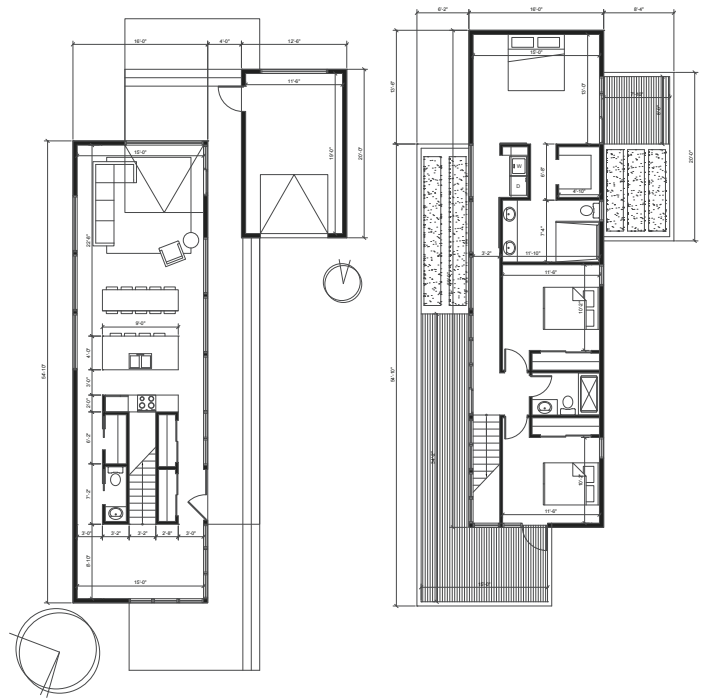

SHIFT

ELEMENTAL SERIES

● PRICING

Modular Cost: starting at \$364,200*

Modular+Site: starting at \$660,000+*

● OVERVIEW

The Elemental Series is a line of contemporary, efficient, and livable modular homes. The Shift features a cantilevered upper module that creates a vestibule between the living space and detached garage. The design offers ample second story deck access from the bedrooms and communal space. Method has hand selected detailed finish and sustainability upgrade options to streamline the design process.

Dwelling Area: 1,821 sqft
Garage: 250 sqft site-built
Bedrooms: 3
Baths: 2.5
Modules: 2

● IMAGES

● PLANS

*Site costs vary by region and lot characteristics. Additional costs for transportation, permits, utility connections and sales tax, are determined during feasibility.