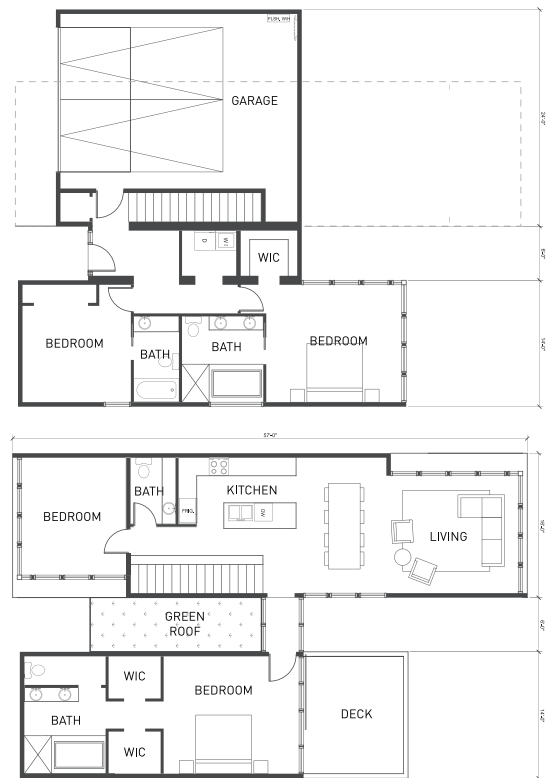

ELEMENT 4

ELEMENTAL SERIES

● PRICING

Modular Cost: starting at $369,360

Modular+Site: starting at $720,000+*

● OVERVIEW

The Elemental Series is a line of contemporary, efficient, and livable modular homes. The Element 4 is a modern two-story layout featuring 3 bedrooms with en suite baths. The fourth bedroom is fully glazed and can also act as a study, den, or yoga retreat. Method has hand selected detailed finish and sustainability upgrade options to streamline the design process.

Dwelling Area: 2,052 sqft

Garage: 516 sqft

Bedrooms: 4

Baths: 3.5

Modules: 4

● IMAGES

● PLANS

*Site costs vary by region and lot characteristics. Additional costs for transportation, permits, utility connections and sales tax, are determined during feasibility.