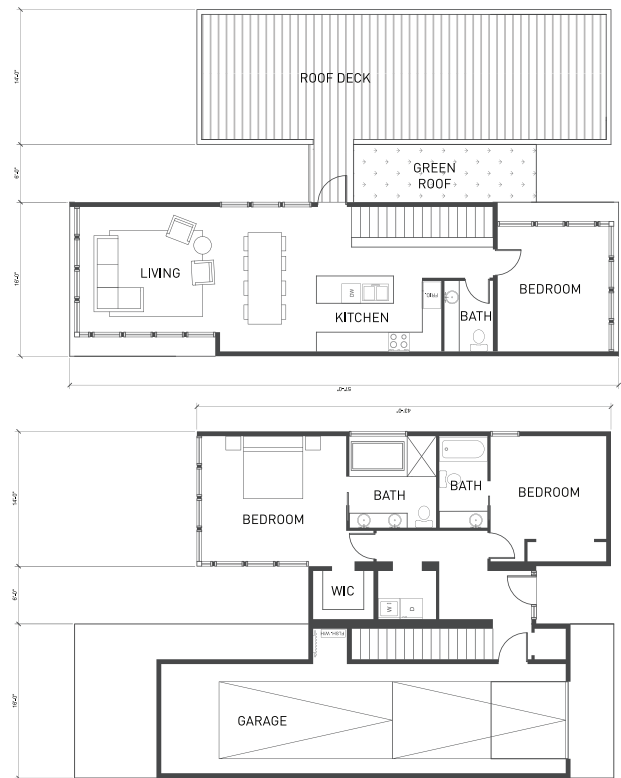

ELEMENT 3

ELEMENTAL SERIES

● PRICING

Modular Cost: starting at \$323,760

Modular+Site: starting at \$550,000+*

● OVERVIEW

The Elemental Series is a line of contemporary, efficient, and livable modular homes. The Element 3 includes a large garage for tandem parking and storage. An expansive rooftop deck is great for outdoor living and entertaining. Method has hand selected detailed finish and sustainability upgrade options to streamline the design process.

Dwelling Area: 1,704 sqft
Garage: 516 sqft site-built
Bedrooms: 3
Baths: 2.5
Modules: 3

● IMAGES

● PLANS

*Site costs vary by region and lot characteristics. Additional costs for transportation, permits, utility connections and sales tax, are determined during feasibility.