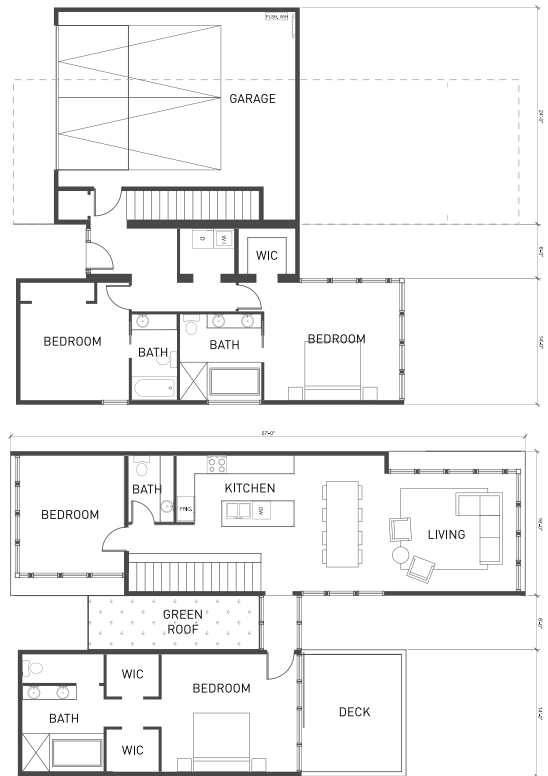

ELEMENT 4

ELEMENTAL SERIES

● PRICING

Modular Cost: starting at \$389,880

Modular+Site: starting at \$720,000+*

● OVERVIEW

The Elemental Series is a line of contemporary, efficient, and livable modular homes. The Element 4 is a modern two-story layout featuring 3 bedrooms with en suite baths. The fourth bedroom is fully glazed and can also act as a study, den, or yoga retreat. Method has hand selected detailed finish and sustainability upgrade options to streamline the design process.

Dwelling Area: 2,052 sqft

Garage: 516 sqft

Bedrooms: 4

Baths: 3.5

Modules: 4

● IMAGES

● PLANS

*Site costs vary by region and lot characteristics. Additional costs for transportation, permits, utility connections and sales tax, are determined during feasibility.